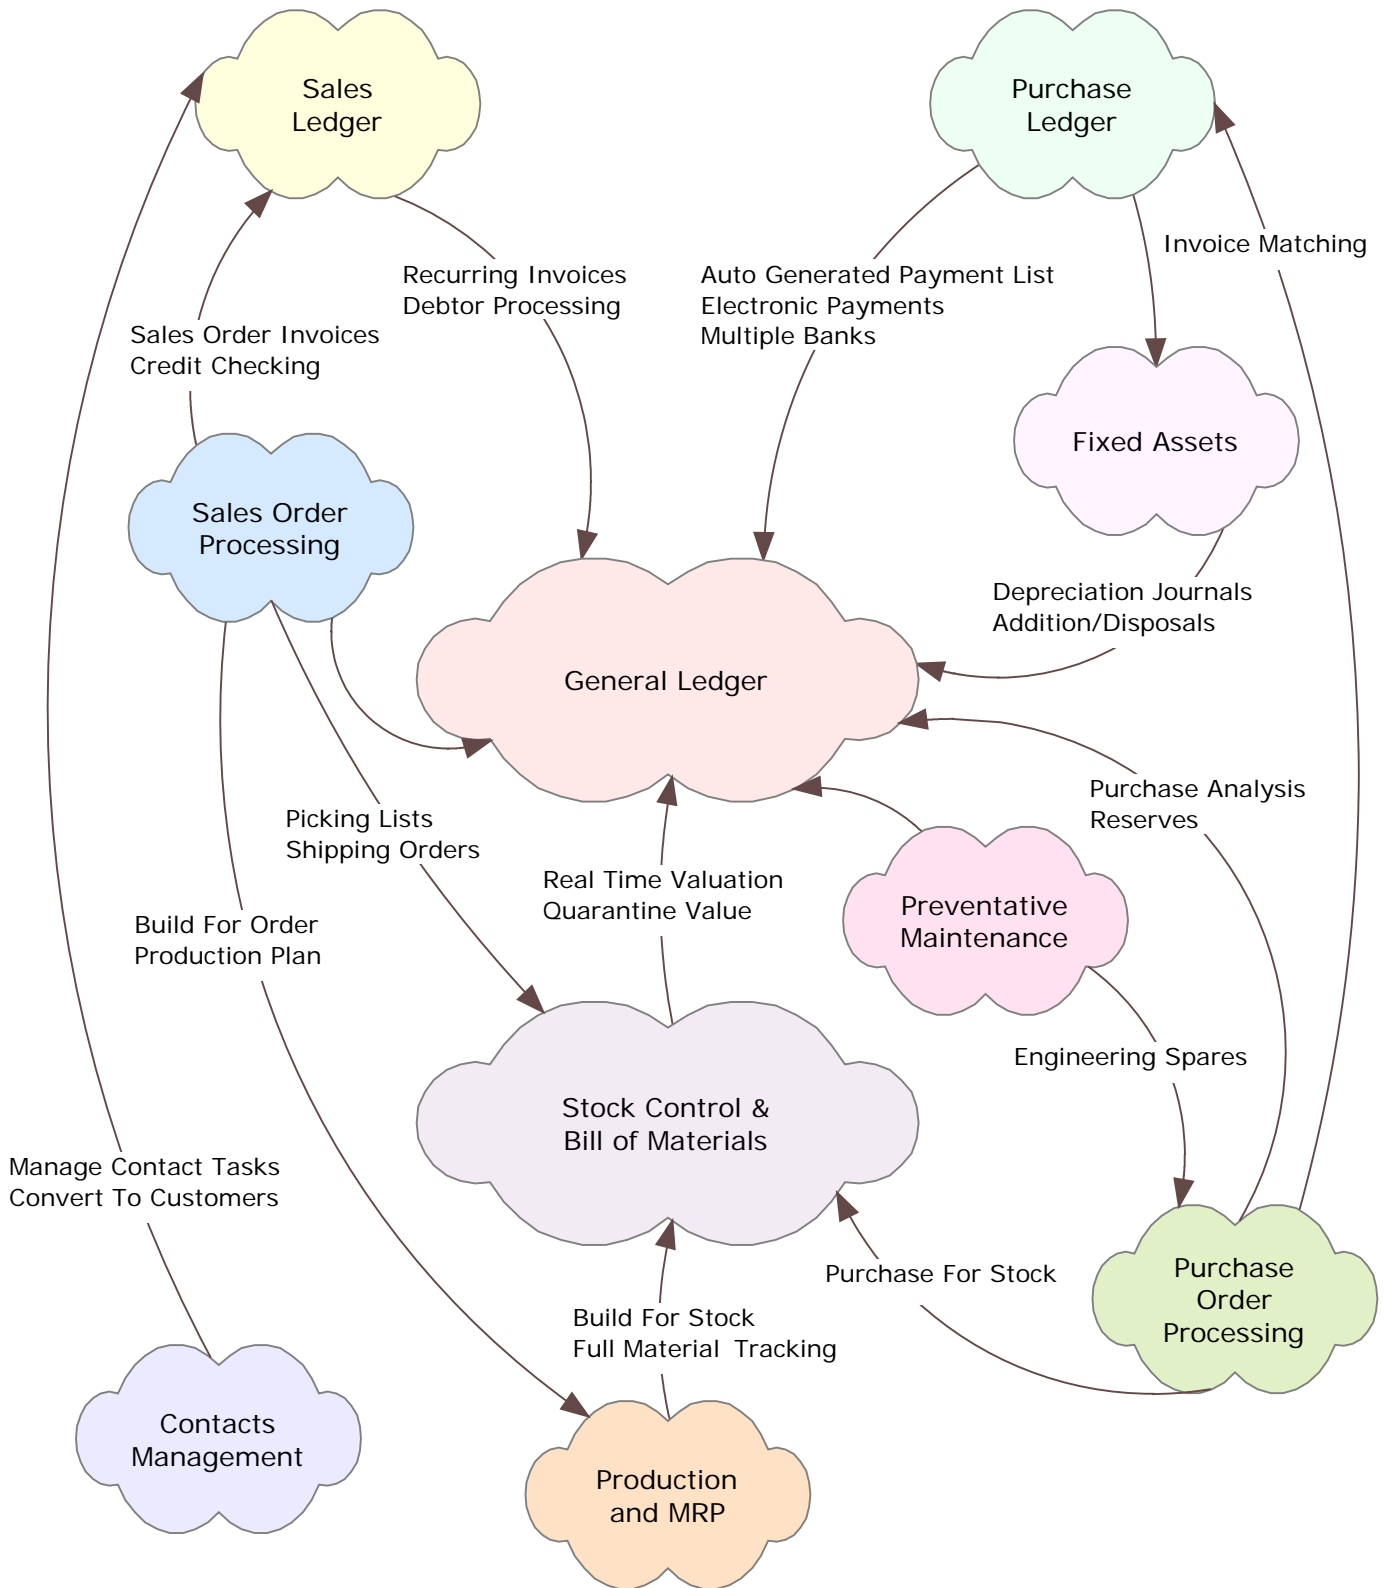

Delcran Software Modules

Real-Time Multi Level Integration

DELCRAN

Business Software

Unit 13A Blanchardstown Corporate Park, Dublin15 Ireland

Phone + 353 1 8293500 - Fax + 353 1 8293288

www.delcran.com